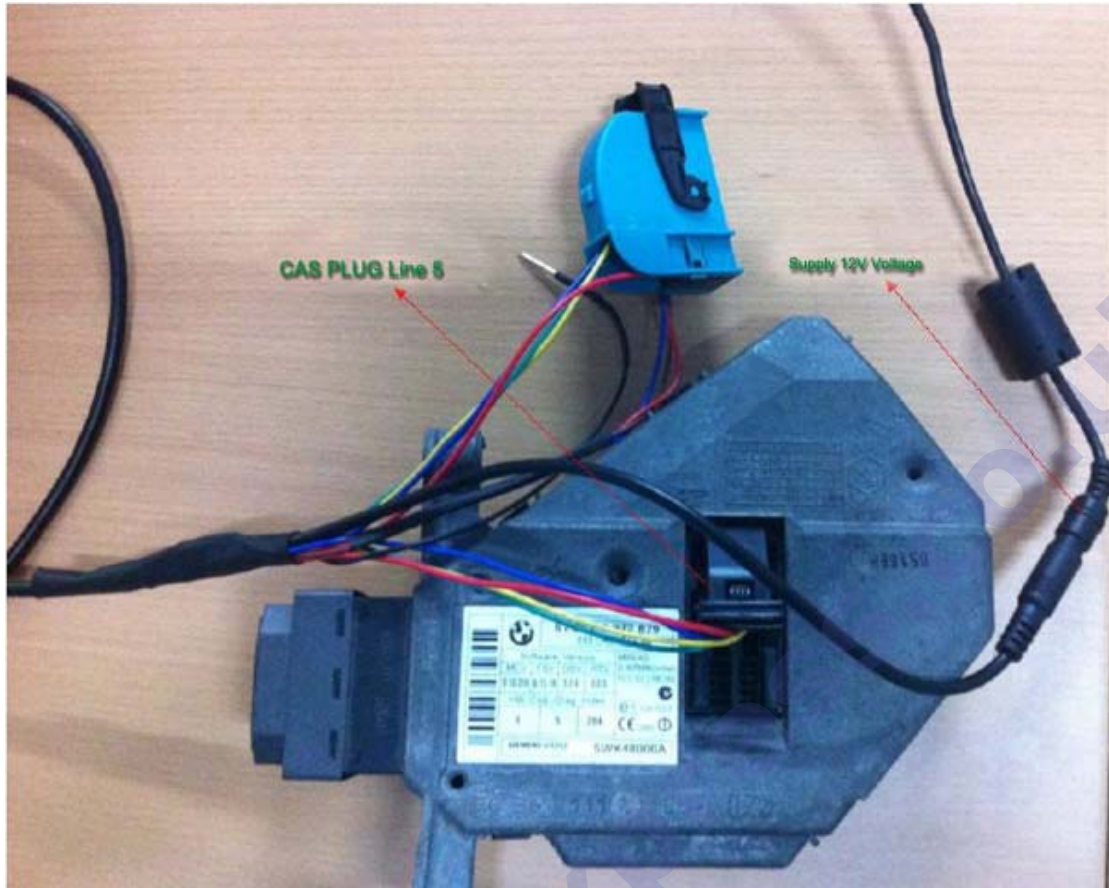

How to connect the CAS for BMW Multi tool

1. How to connect EWS with CAS Plug Picture Instruction.

2. How to connect 7 Series CAS1/CAS2 with CAS Plug:

3. How to connect CAS 3/CAS3+ with CAS Plug:

www.obd2ext.com