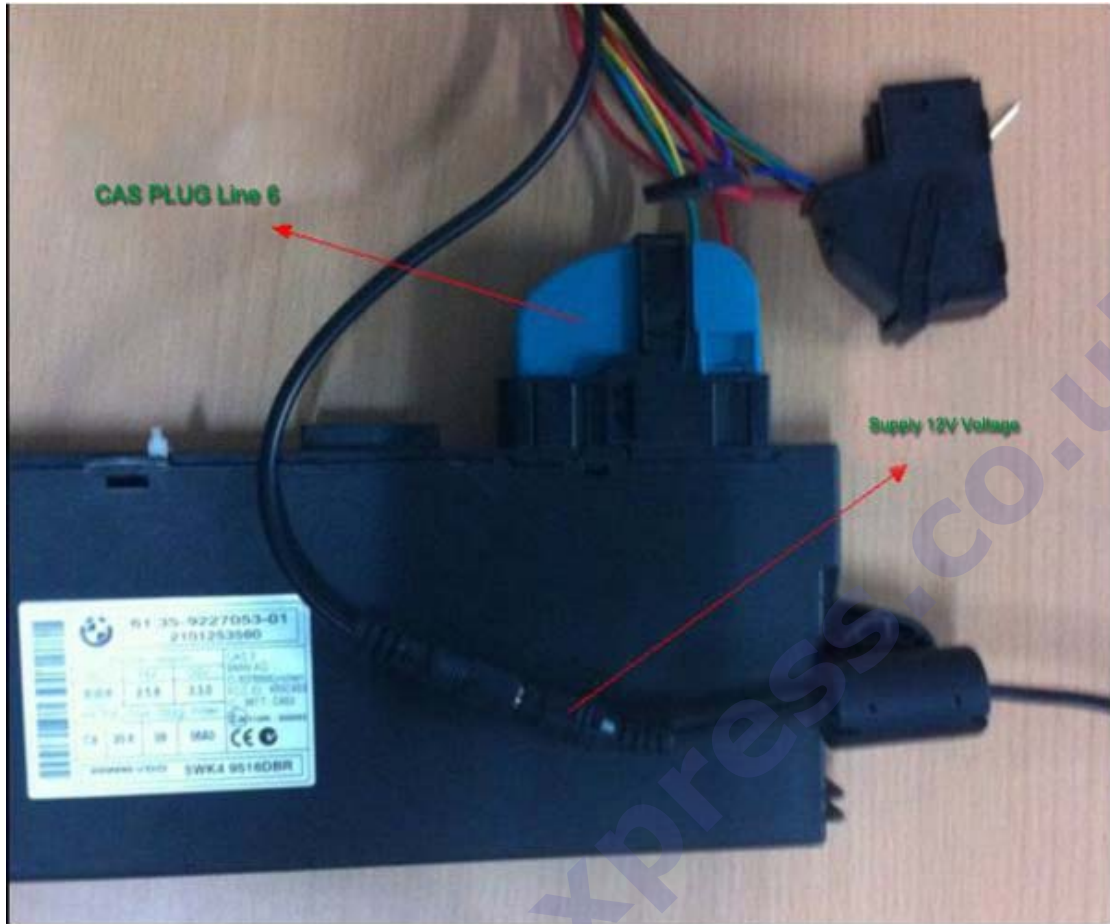

How to connect the CAS for BMW Multi tool

1. How to connect EWS with CAS Plug Picture Instruction.

2. How to connect 7 Series CAS1/CAS2 with CAS Plug:

3. How to connect CAS 3/CAS3+ with CAS Plug:

www.obd2ext.com