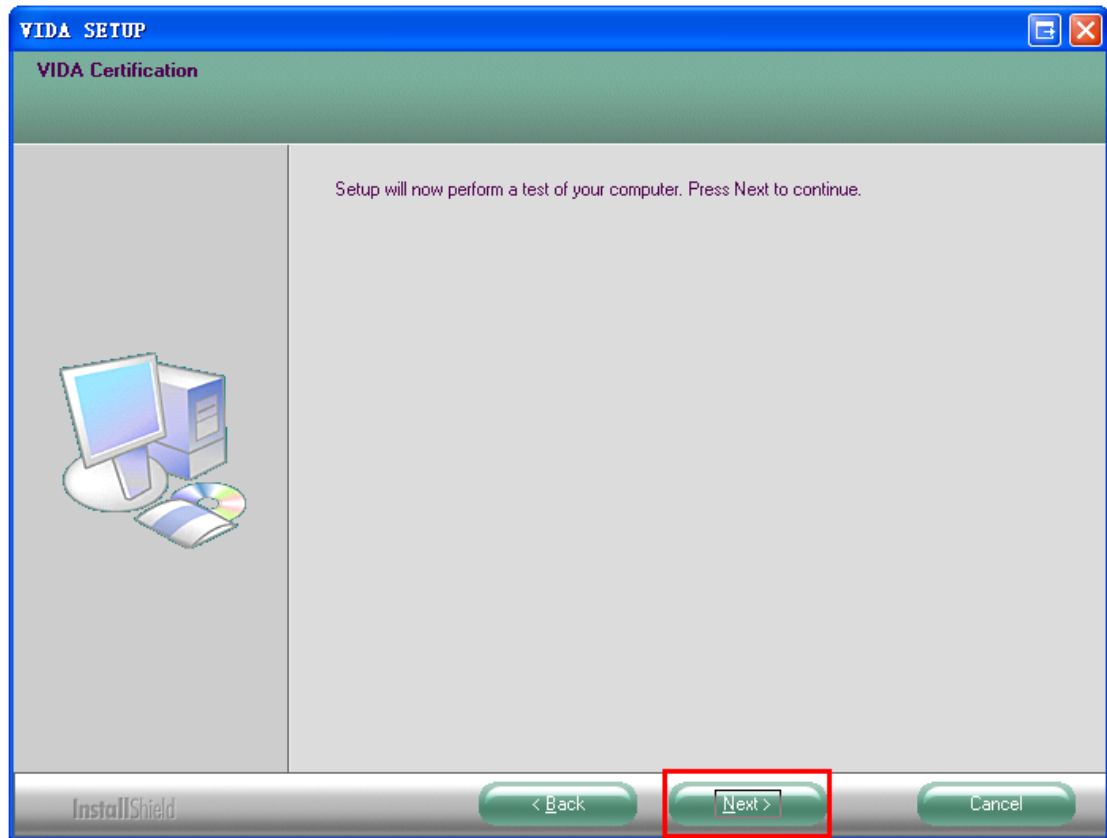

- **Click Next**