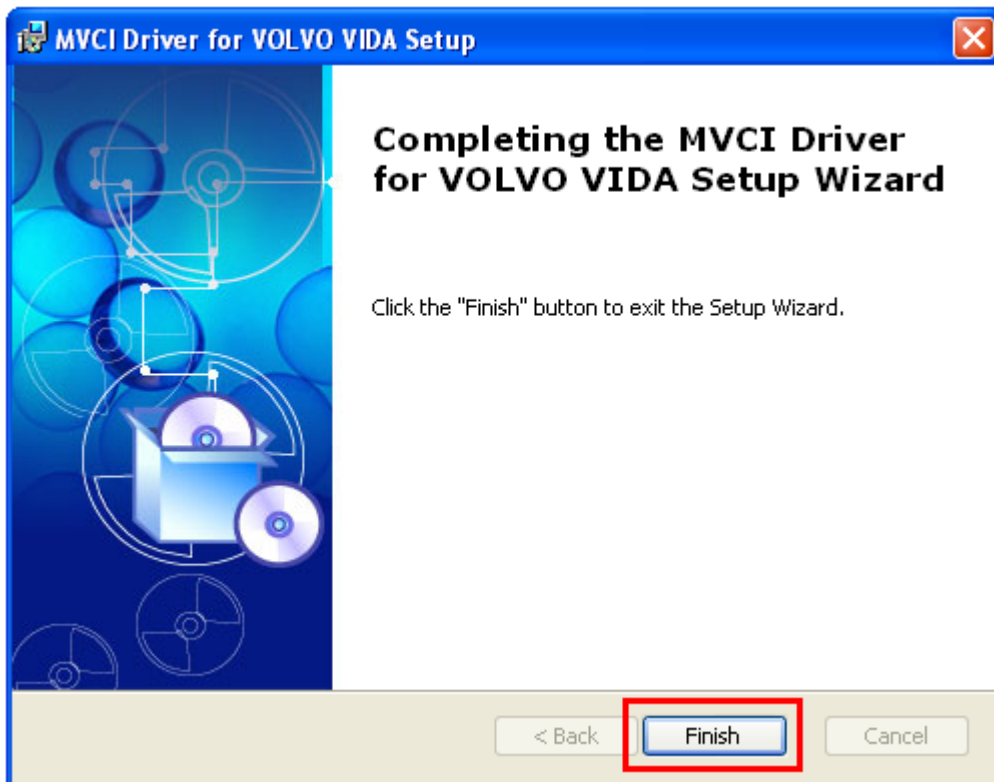

- Click Next

- **Select installation folder, then click Next**

- **Click Install to begin installation**

- **Installing...**

- **Click Finish to exit installation**

3. Start VOLVO VIDA

- Double-Click VIDA All-in-one icon on Desktop