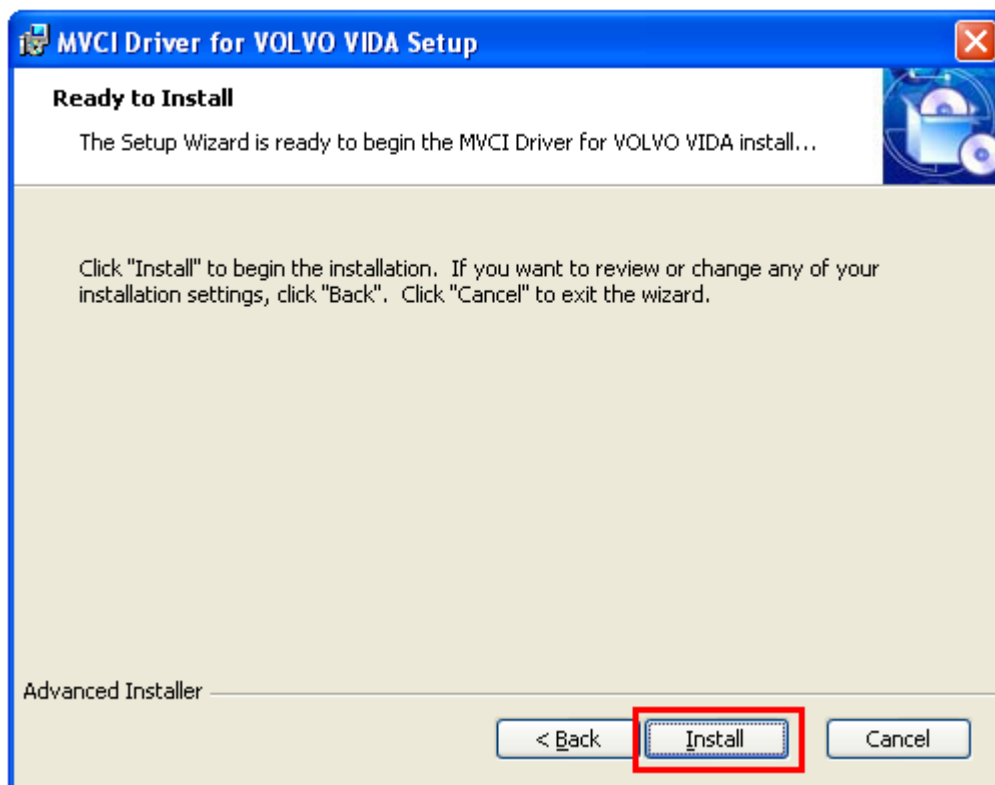

- **Click Install to begin installation**