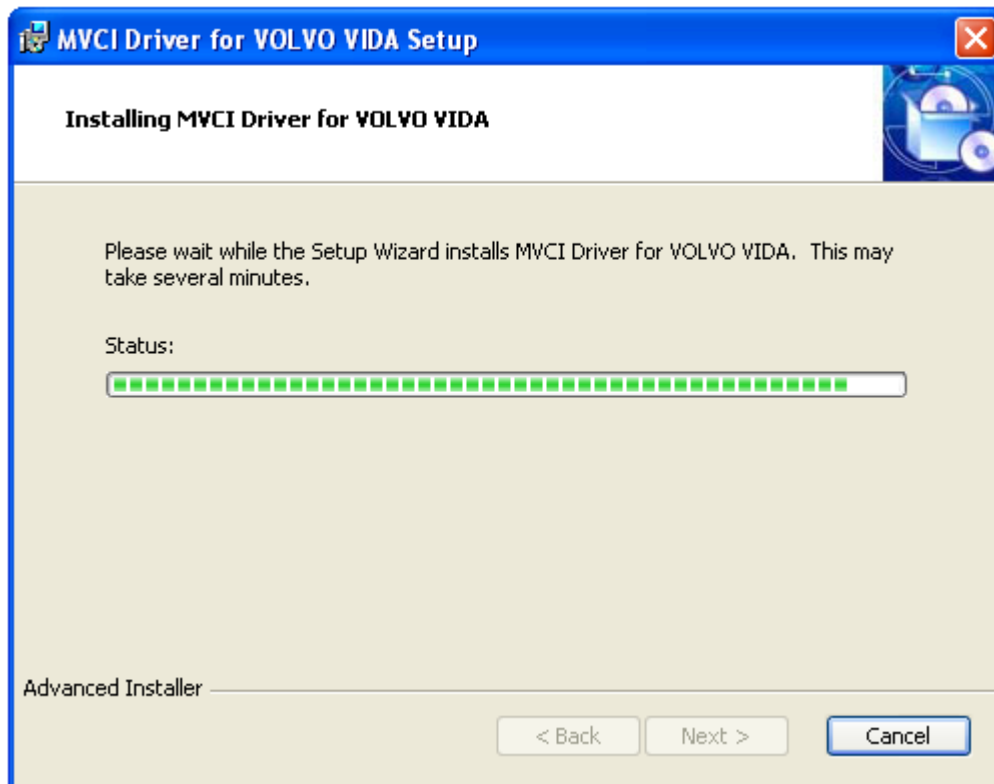

- Click Next

- **Select installation folder, then click Next**

- **Click Install to begin installation**

- **Installing...**

- **Click Finish to exit installation**

3. Start VOLVO VIDA

- Double-Click VIDA All-in-one icon on Desktop

- Input the Username: **admin** , then click LOGIN

VIDA

VEHICLE INFORMATION & DIAGNOSTICS FOR AFTERSALES

Username:

LOG IN

[REGISTRATION GUIDE FOR SUBSCRIPTION](#)

Problems with log in?
Please contact your local helpdesk