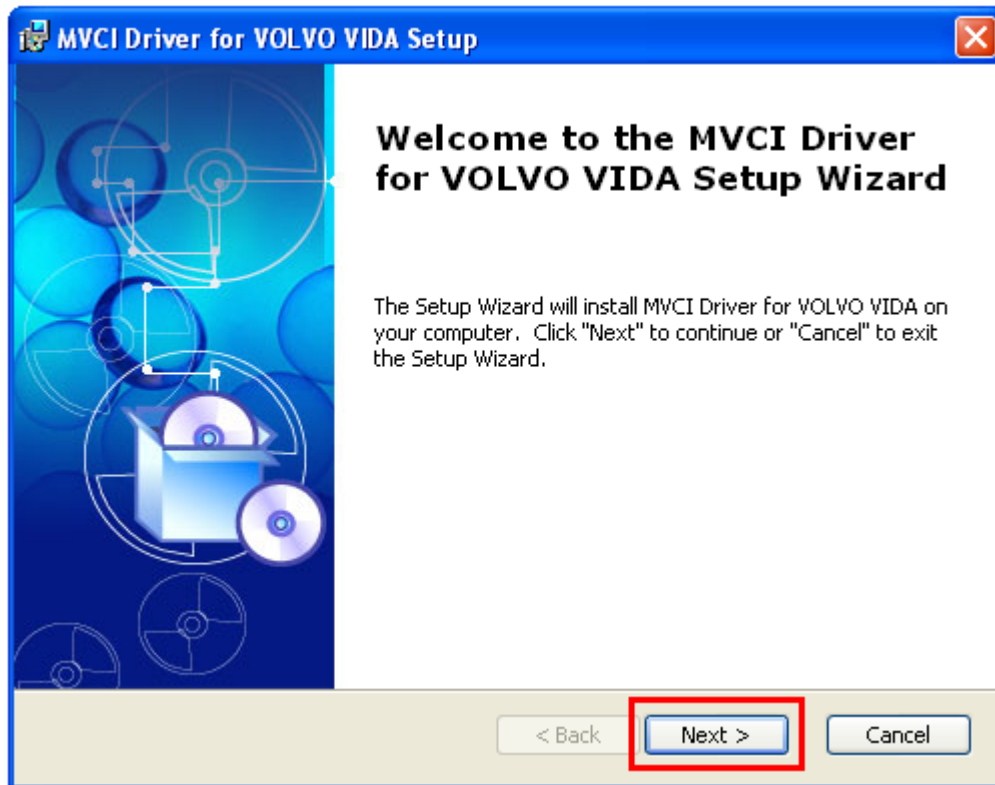

2. Install MVCI Driver

- Click Next