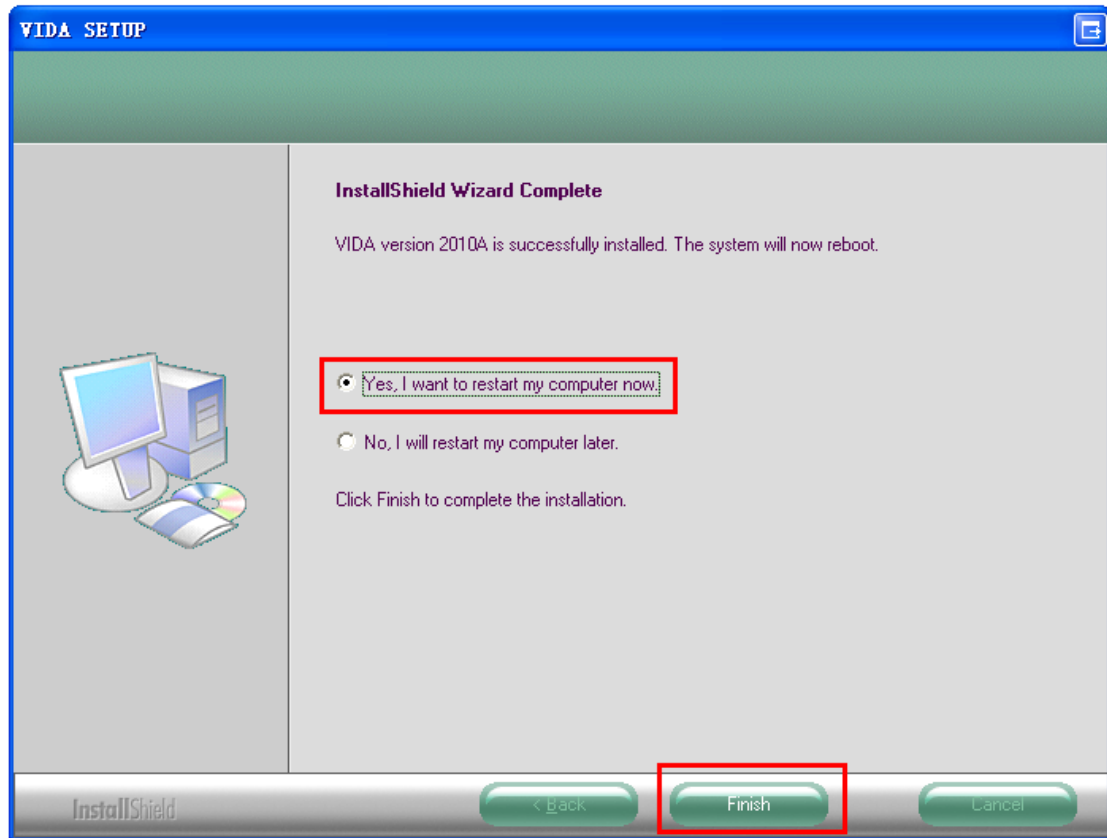

- **Click Finish**

Reboot PC is NEEDED.