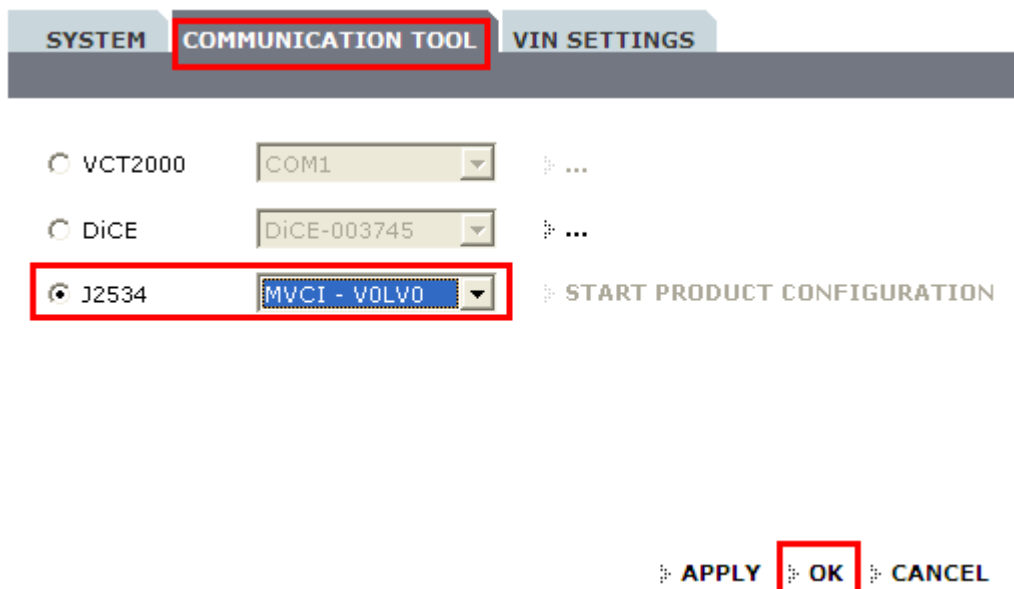

- Click **COMMUNICATION TOOL**, click **Dice**, select **J2534 MVCI - VOLVO**, then Click **OK**