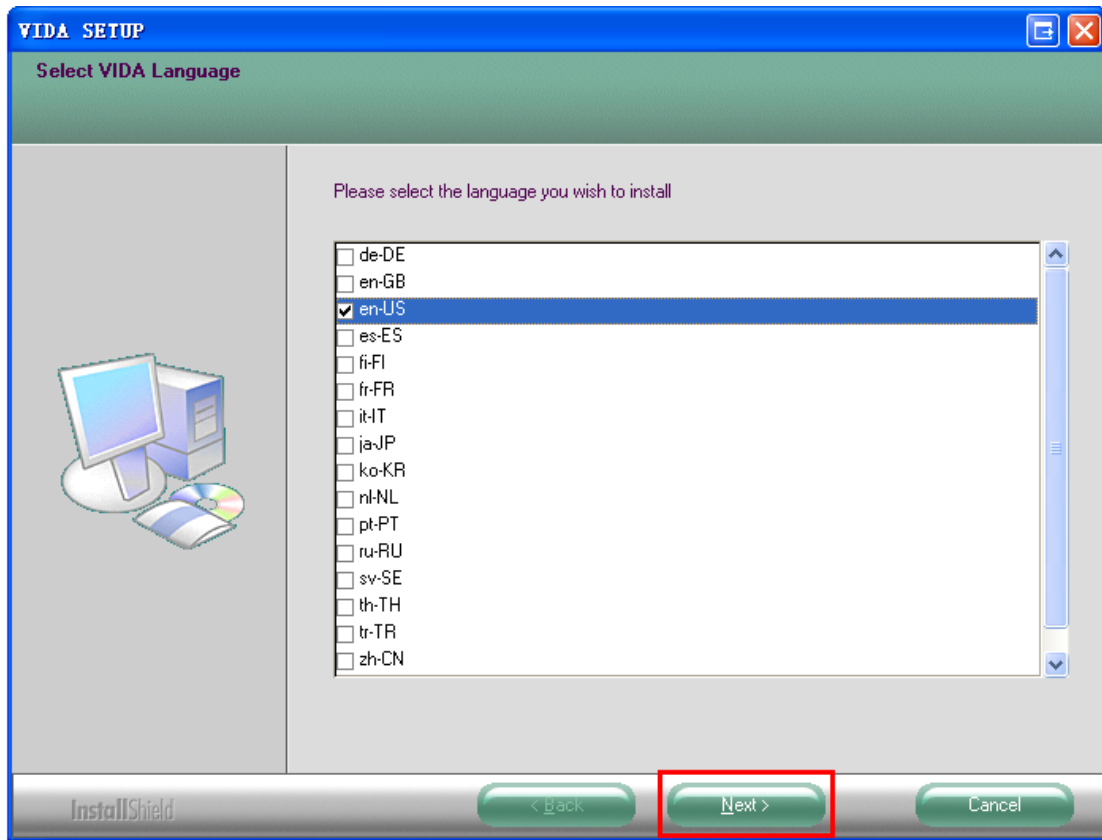

- Select language, then Click Next