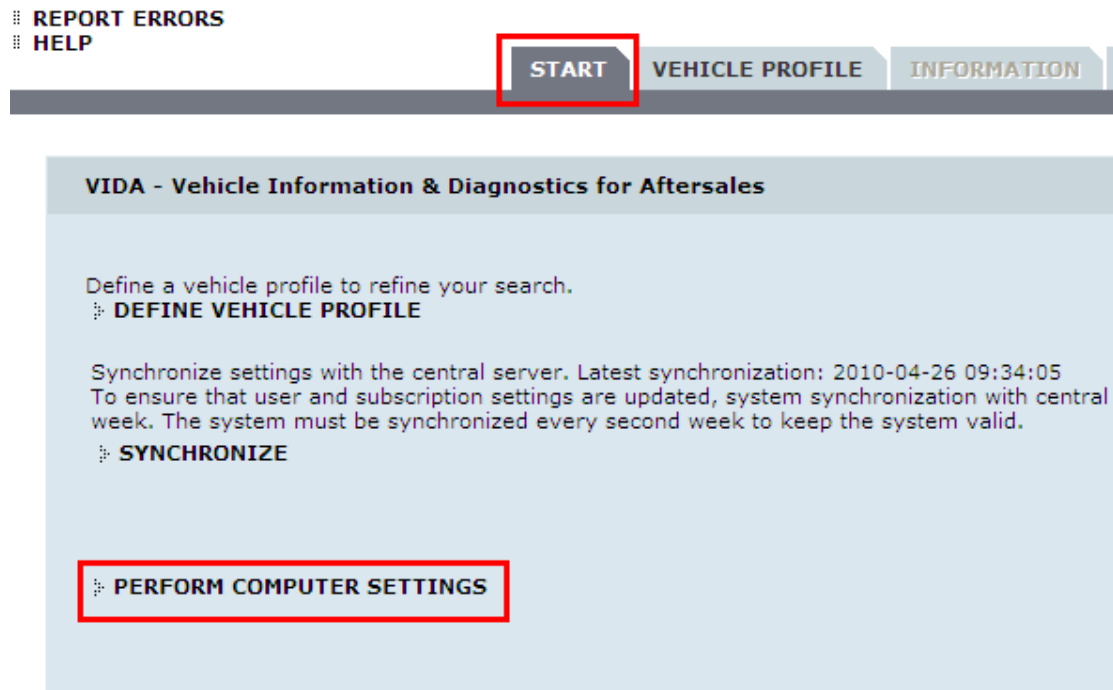

- Click **START**, then click **PERFORM COMPUTER SETTINGS**