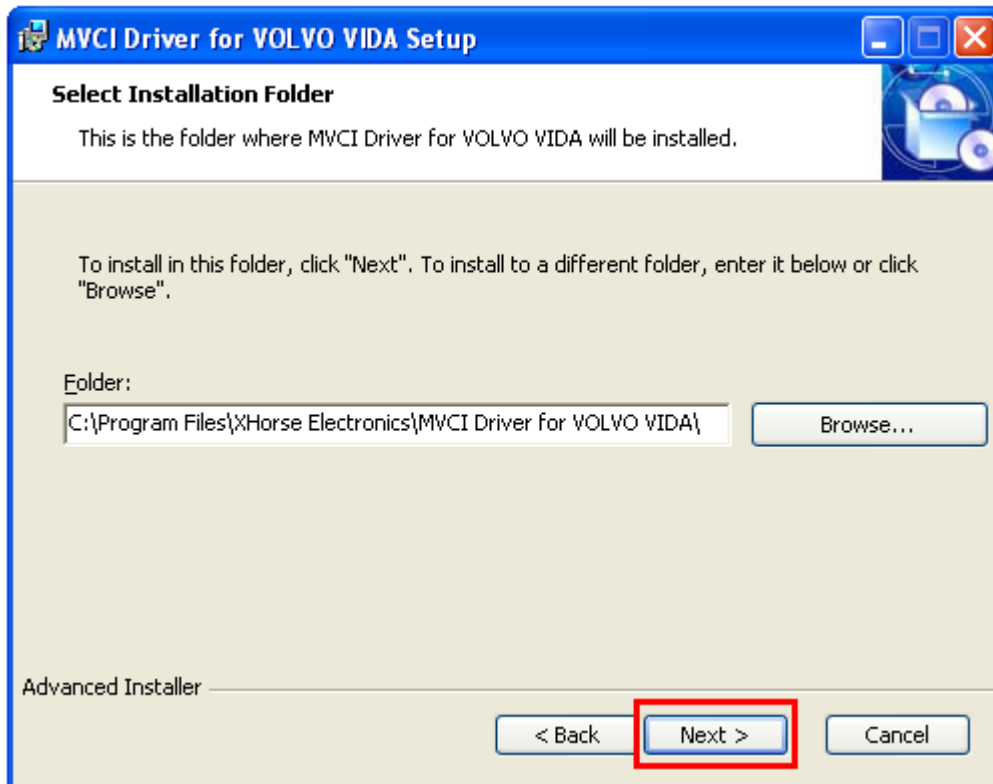

- **Select installation folder, then click Next**