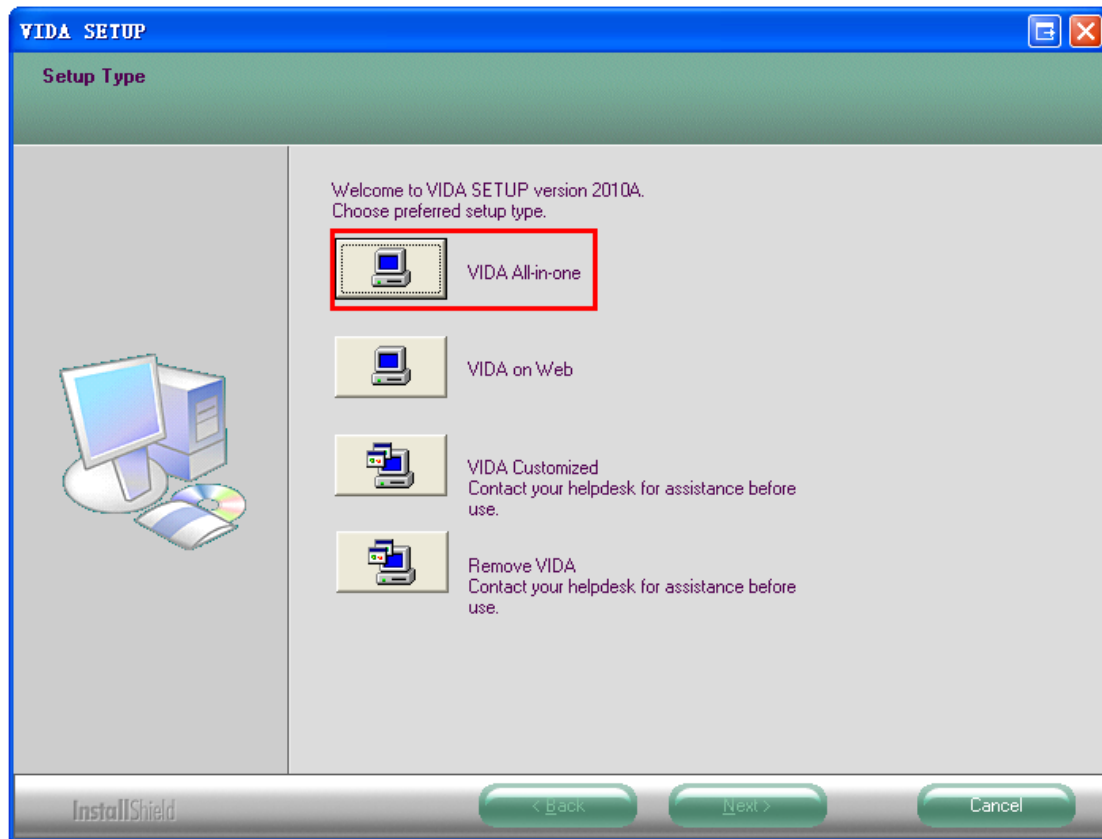

VOLVO VIDA Installation Guide

Table of Contents

1. Install VOLVO VIDA.....	3
2. Install MVCI Driver.....	9
3. Start VOLVO VIDA	12

1. Install VOLVO VIDA

To install VOLVO VIDA, Driver C: must be NTFS format, with at least 10G free space. IE 6.0 needed.

- Put the VIDA installation DVD into DVDROM, setup will run automatically.

If the installation program does not run automatically, please manually run:

[Install\DVD\Vida_dvdheader\Main\setup.exe](#)

- Select VIDA All-in-one