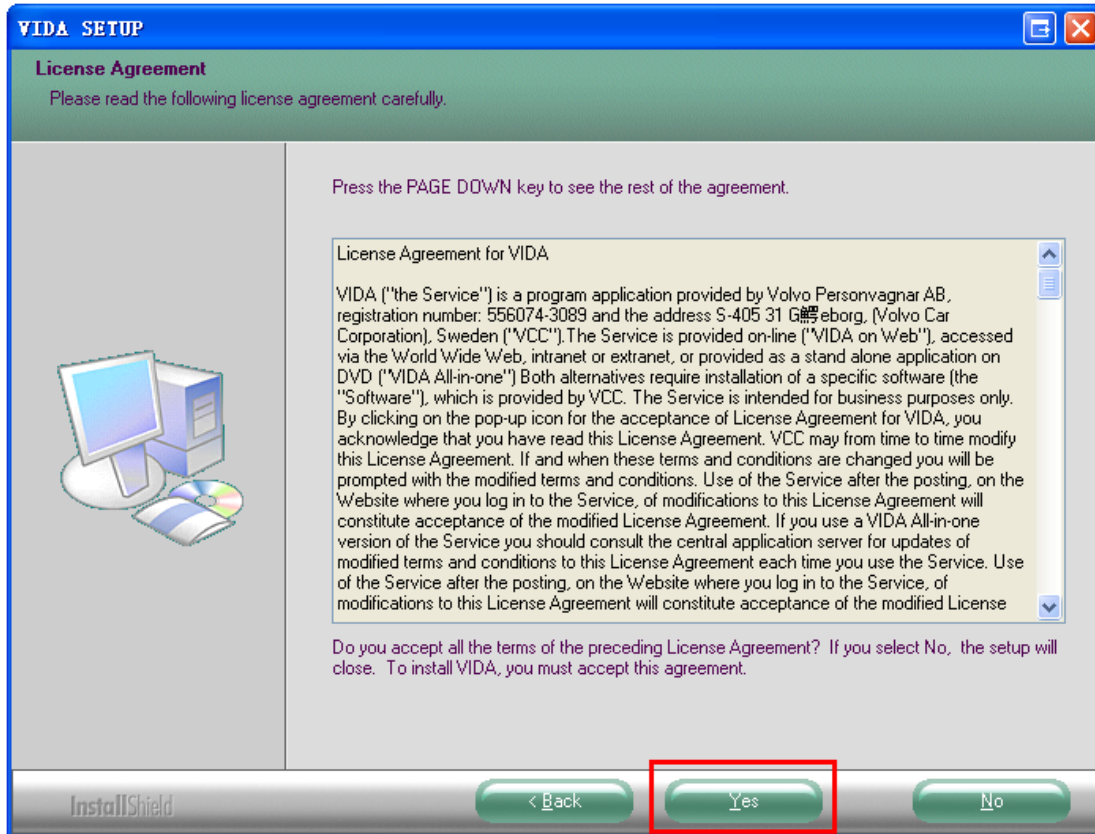

- **Select Yes**

The whole process of installation will last 30-70 minutes, according to the performance of PC.